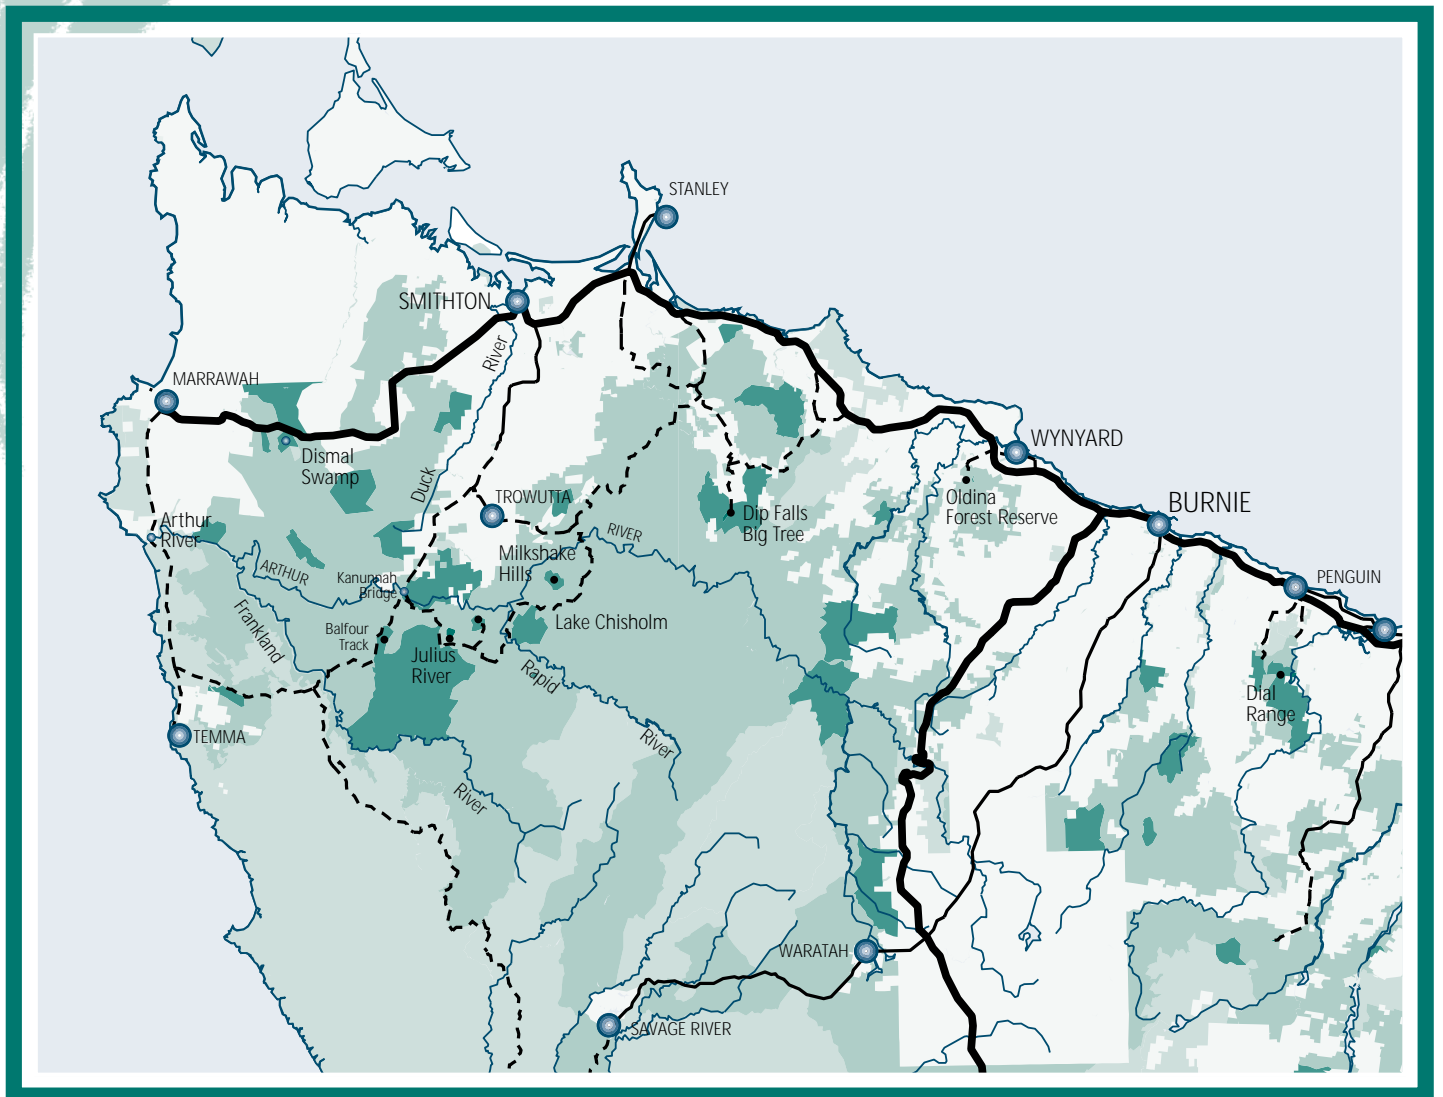

North Western Forests

0 12.5 Km

State Forest
Forest Reserve

Forestry Tasmania

www.forestrytas.com.au