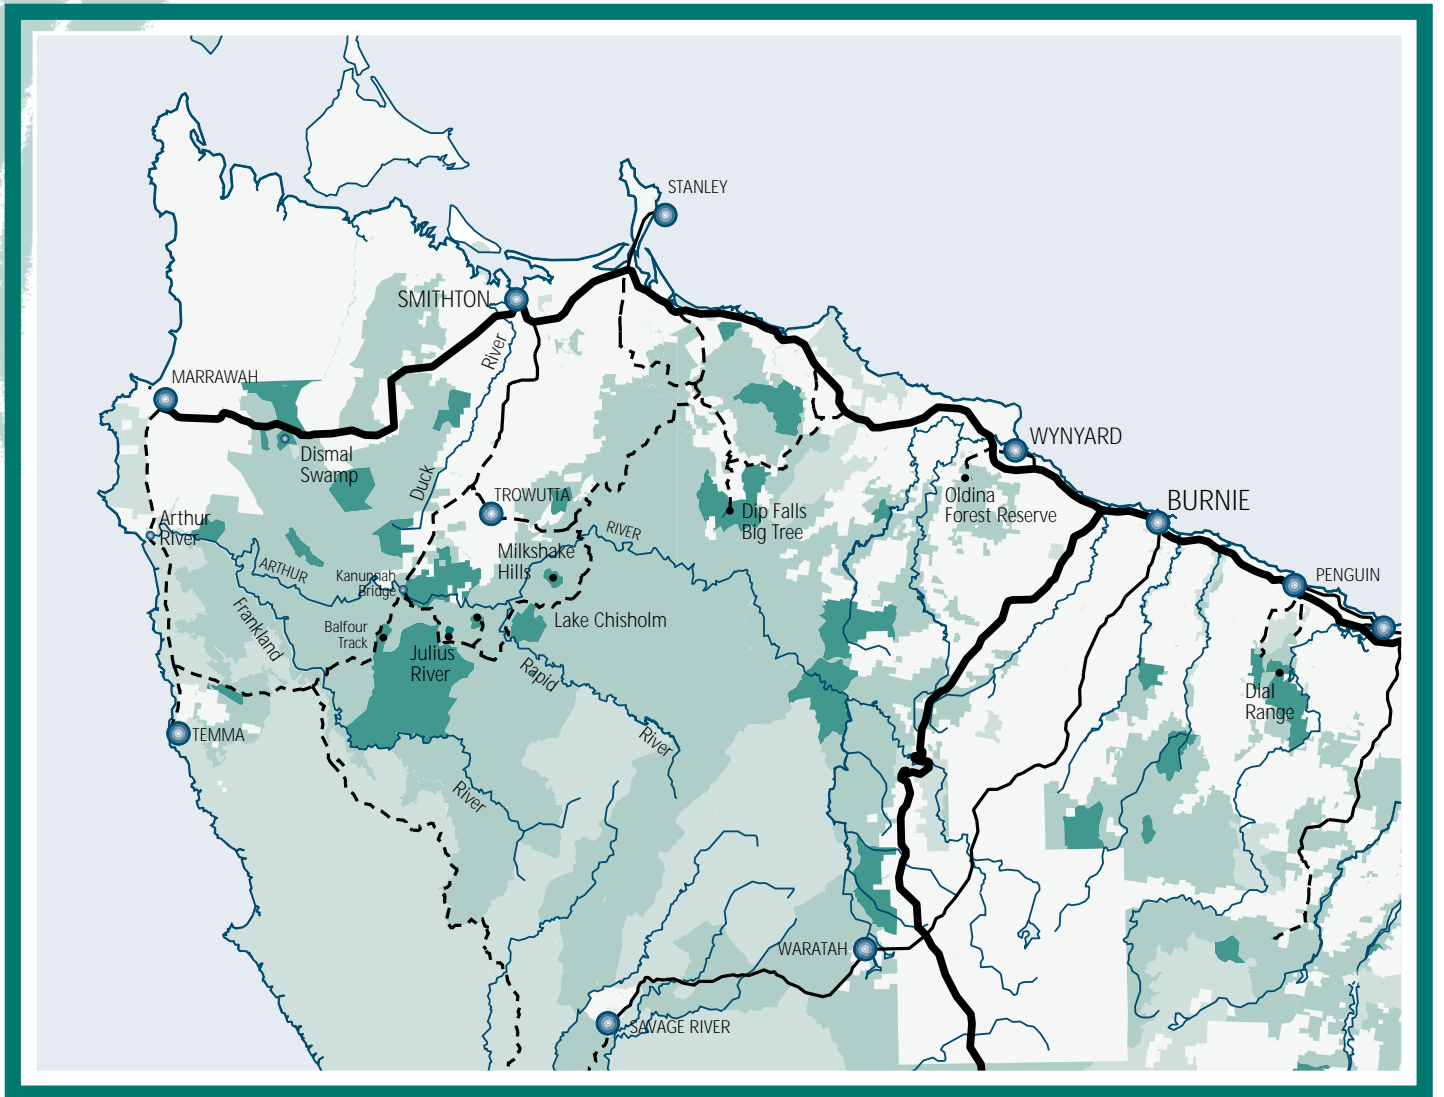

# North Western Forests

0 12.5 Km

State Forest  
Forest Reserve

Forestry Tasmania

[www.forestrytas.com.au](http://www.forestrytas.com.au)