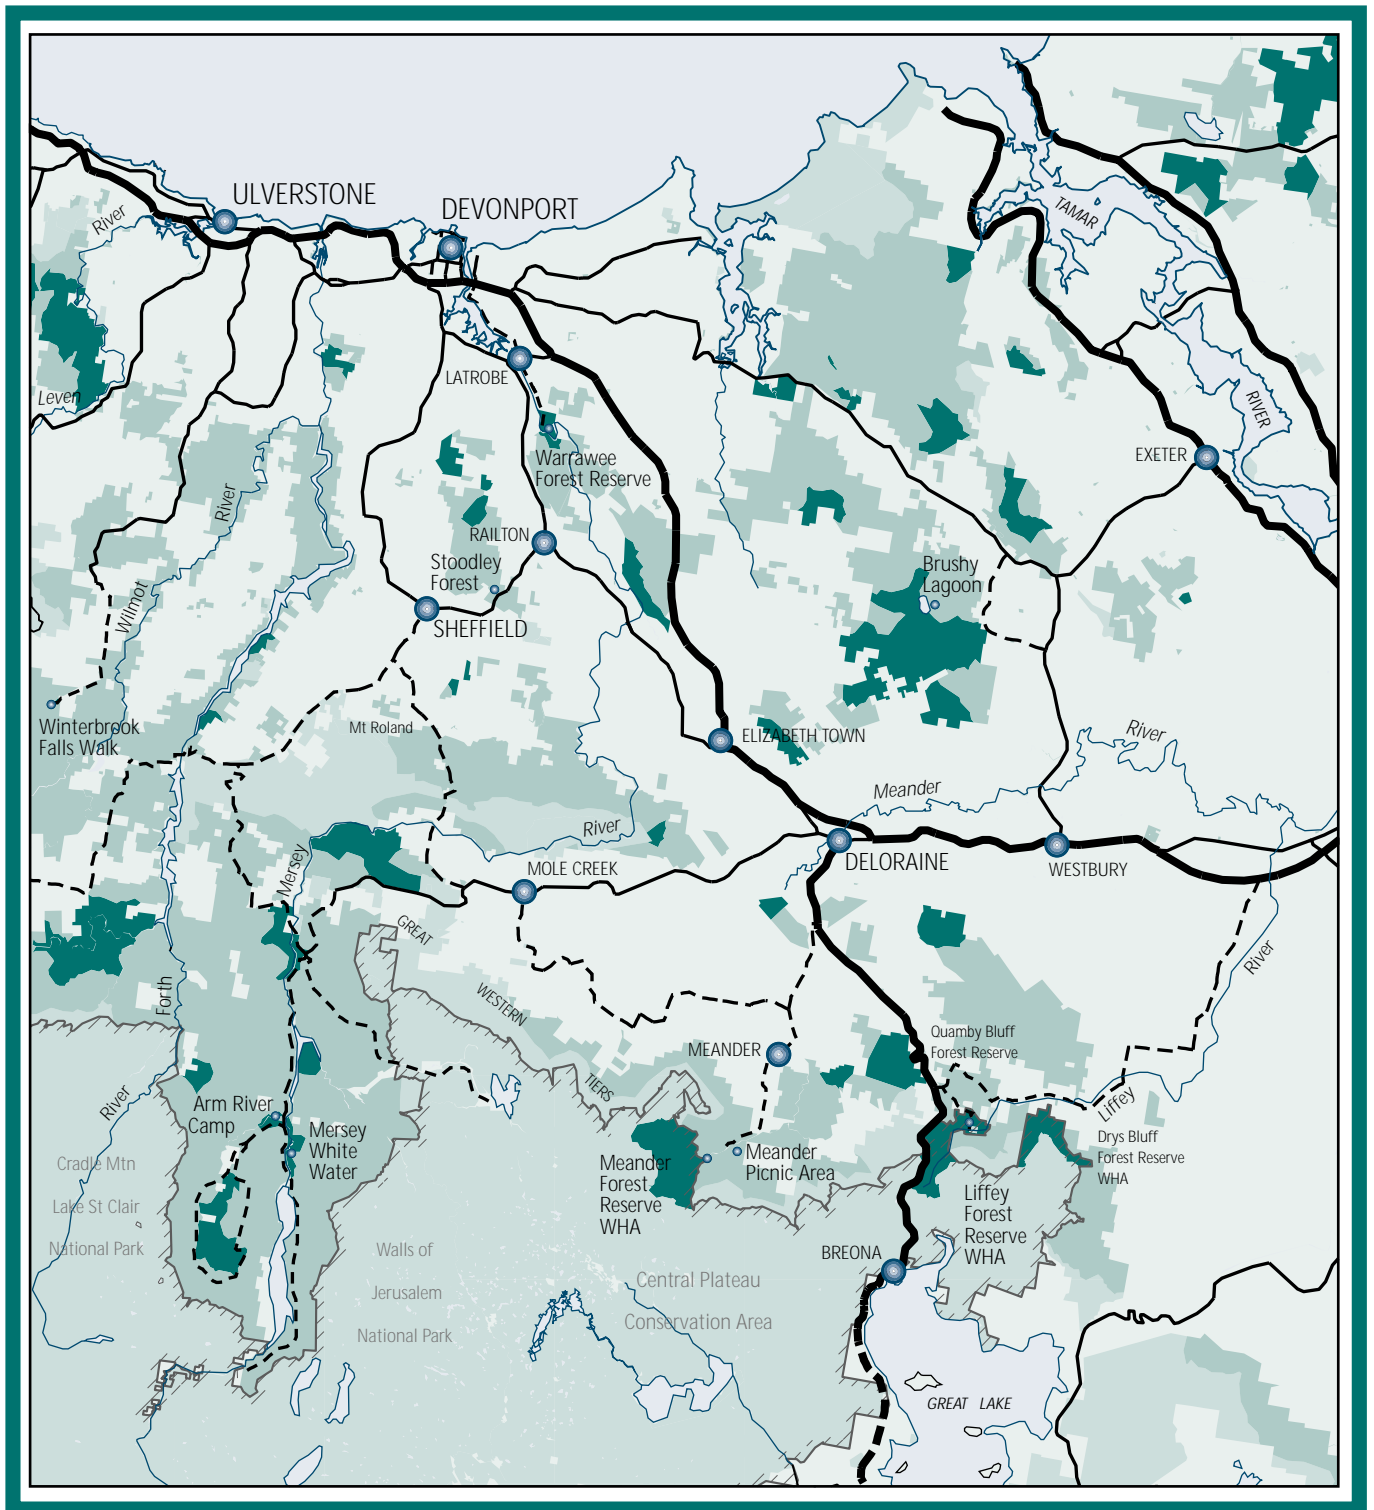

Northern Forests

0 12.5 Km

State Forest
Forest Reserve

Forestry Tasmania

www.forestrytas.com.au