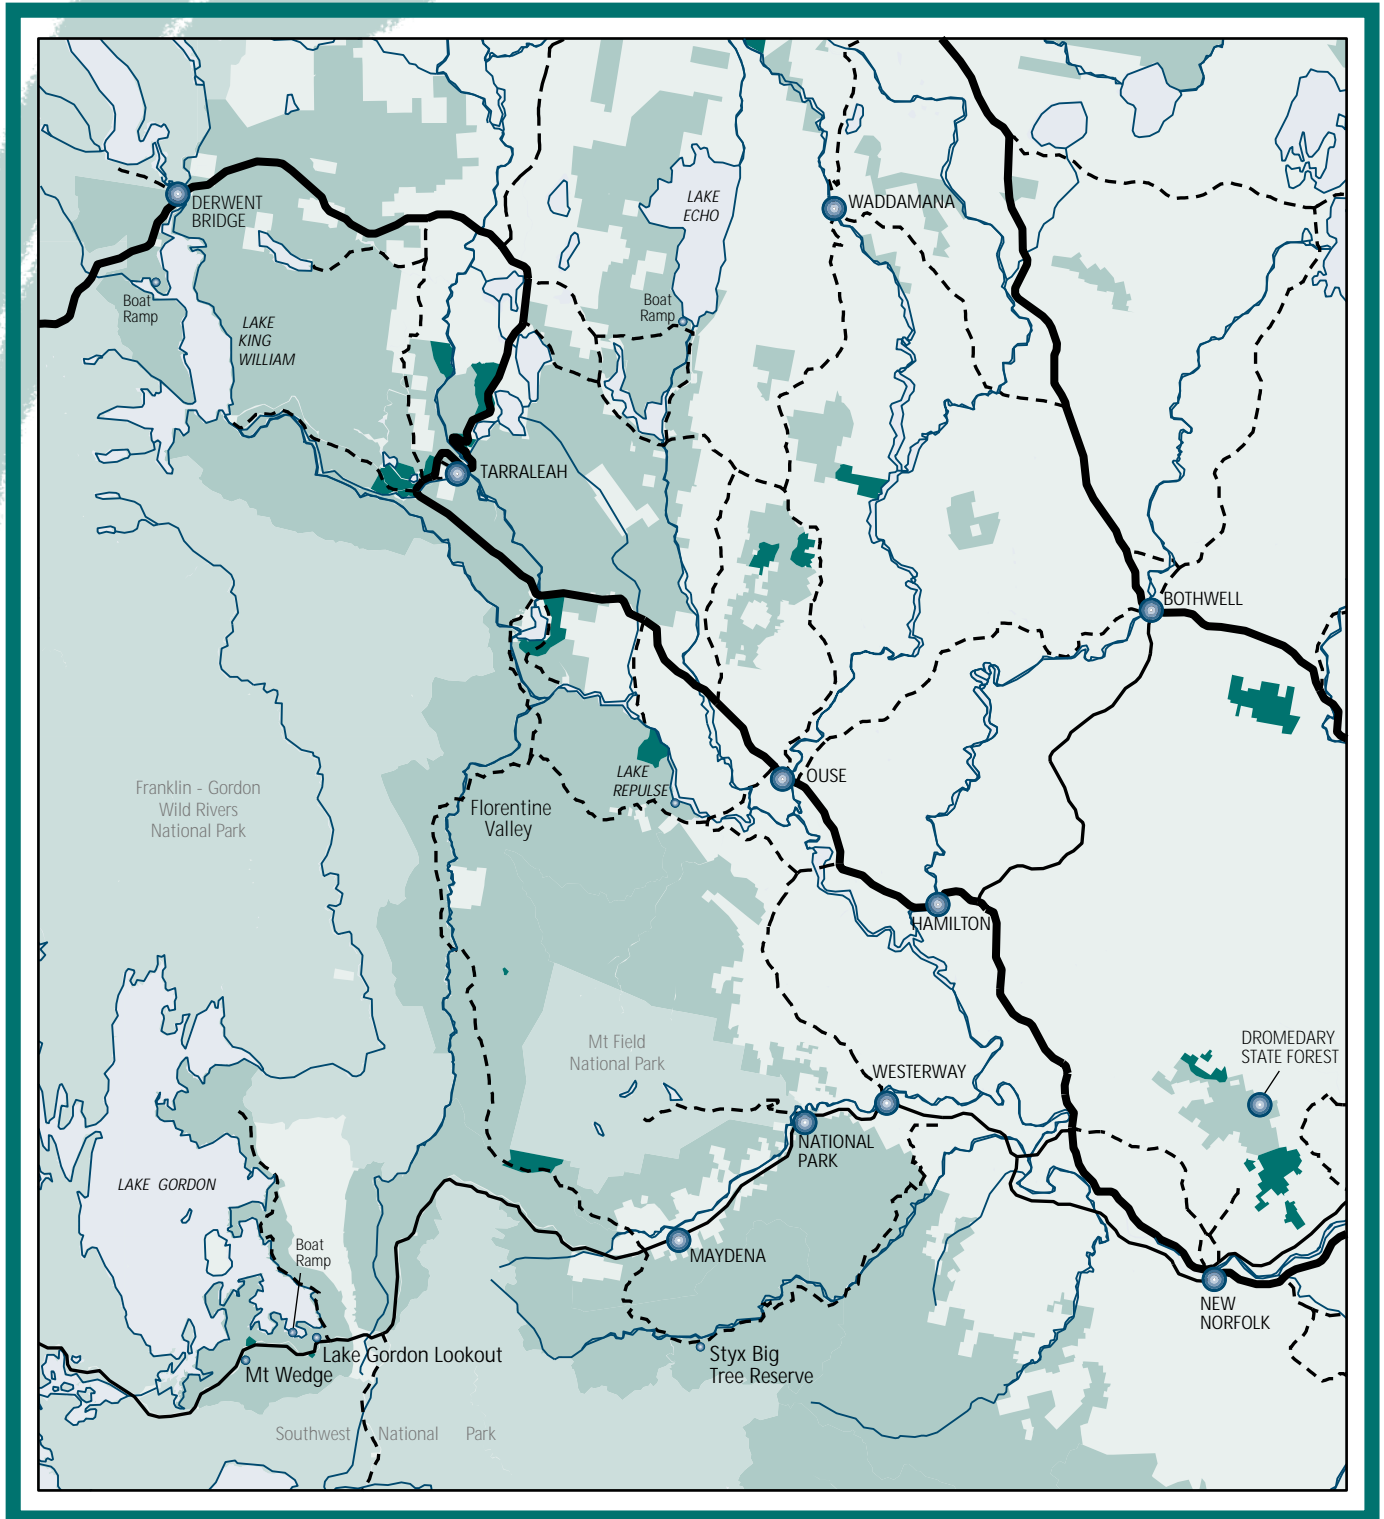

# Central Forests

0 ——— 12.5 Km

State Forest  
Forest Reserve

Forestry Tasmania

[www.forestrytas.com.au](http://www.forestrytas.com.au)