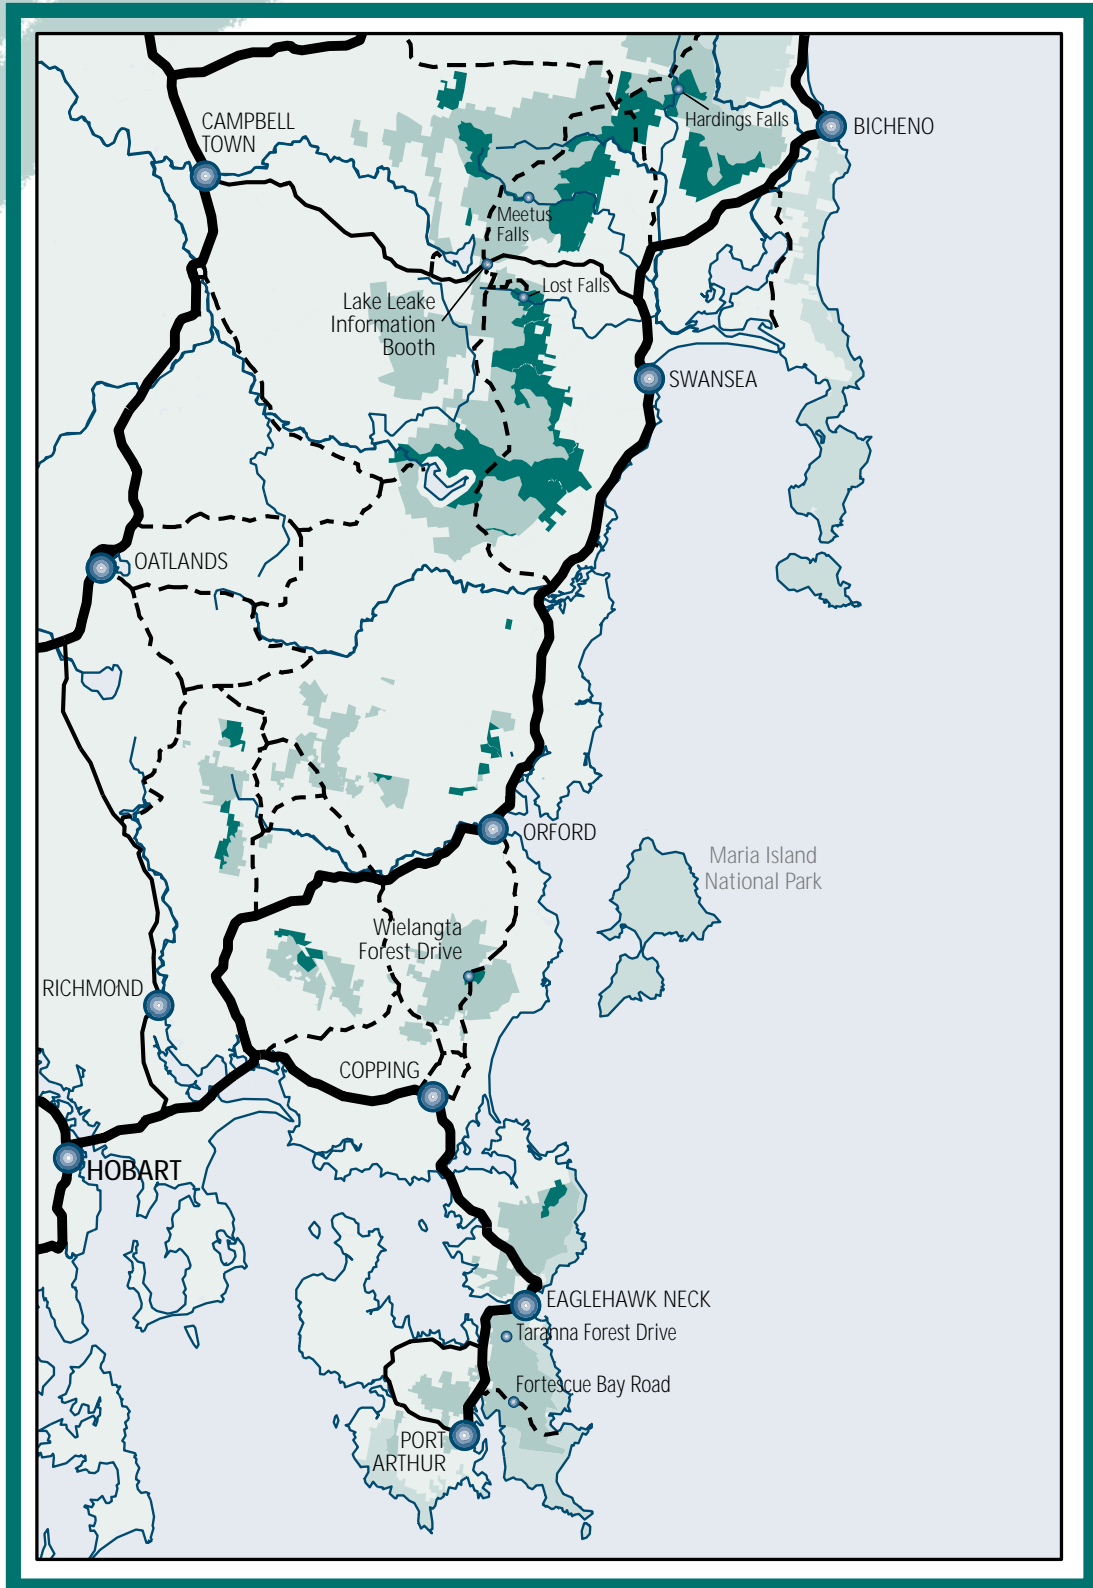

Eastern Forests

0 |-----| 25 Km

Forestry Tasmania

www.forestrytas.com.au

State Forest
Forest Reserve